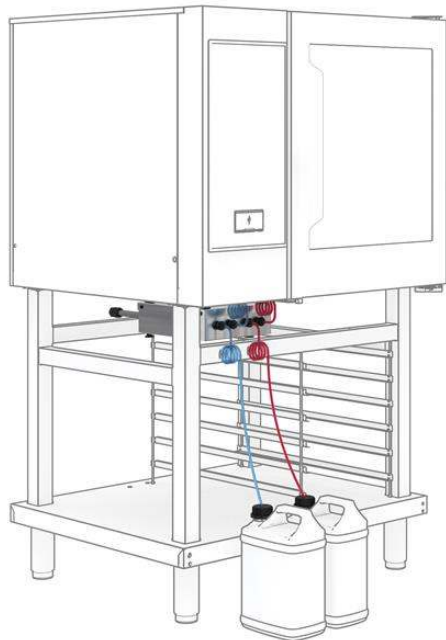

922618 (EXCOKDERI)

External connection kit for  
liquid detergent and rinse  
aid

**Main Features**

- Ideal for those using high amount of detergent and rinse aid (eliminates the need to fill the tanks on the bottom of the oven).
- Fast and easy connect/disconnect with click-on mechanism.

### Key Information:

External dimensions,  
Width:

922618 (EXCOKDERI) 224 mm

External dimensions,  
Depth:

257 mm

External dimensions,  
Height:

99 mm

Net weight: